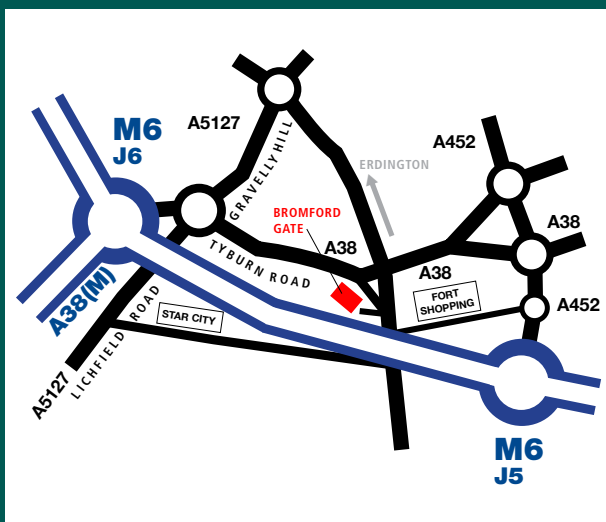

How to find us...

Bromford Industries Limited - Birmingham

Pegasus House, Bromford Gate
Birmingham B24 8DW, UK
Tel: +44 (0) 121 683 6200
Fax: +44 (0) 121 683 6201

From: N, NW, W, SW

M6 or M5 to M6 leaving motorway at Junction 6 (Spaghetti Junction) turning on to the A38 direction Lichfield. Continue on A38 for approx 1.0 miles then right onto Wheelwright Road (direction Fort Shopping). Turn right into Bromford Gate after approx 500yards, Bromford Industries is the first factory on right.

From: NE, E, SE, S

M1 or M42 to M6 northbound leaving at Junction 5. Take 3rd exit off island onto A452 (Chester Road), then first left onto Fort Parkway. At the 3rd island take the 3rd exit. Turn first left into Bromford Gate.